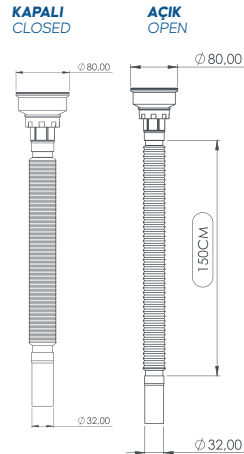

Ø80/32 TPKS-32211

PRODUCT CODE

LÜKS UZUN SIFON

LUXURY LONG SIPHON