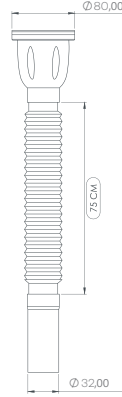

## PLASTİK SIFONLAR

PLASTIC SIPHONS

KAPALI  
CLOSED

AÇIK  
OPEN

**Ø80/32 TPKS-21211**

PRODUCT CODE

**PLASTİK KISA SIFON**

PLASTIC SHORT SIPHON