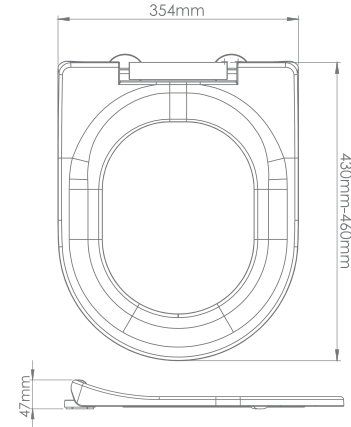

Sessiz ve Yavaş Kapanır
Silent and Slow Closing

Tak - Çıkar Kolay Temizlik
Plug-In Easy Cleaning

Kolay Montaj
Easy Montage

5 Yıl Garanti
5 Years Warranty

sedef

TPKK-14

PRODUCT CODE

YAVAŞ KAPANAN TERMOPLAST KLOZET KAPAĞI

SOFT CLOSE THERMOPLASTIC
TOILET SEAT