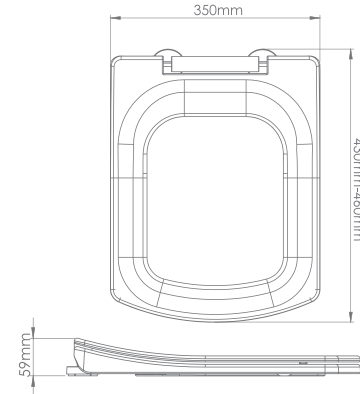

# kare slim

**TPKK-15**  
PRODUCT CODE

**YAVAŞ KAPANAN TERMOPLAST  
KLOZET KAPAĞI**

SOFT CLOSE THERMOPLASTIC  
TOILET SEAT