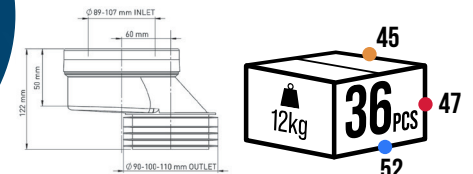

TPTK-EX60
PRODUCT CODE
60 MM EKSANTRİK KADA
60 MM ECCENTRIC PAN CONNECTOR