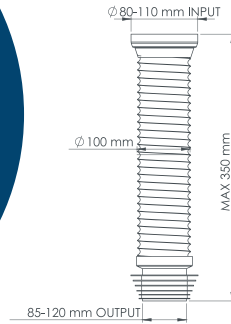

TELLİ KADALAR

WIRED EXTENDABLE PAN CONNECTOR