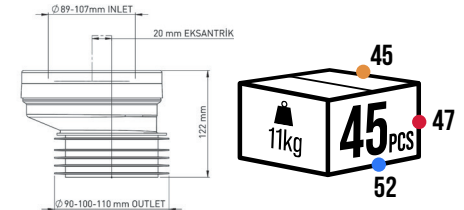

**TPTK-EX40**  
PRODUCT CODE  
**40 MM EKSANTRİK KADA**  
40 MM ECCENTRIC PAN CONNECTOR

**TPTK-EX60**  
PRODUCT CODE  
**60 MM EKSANTRİK KADA**  
60 MM ECCENTRIC PAN CONNECTOR