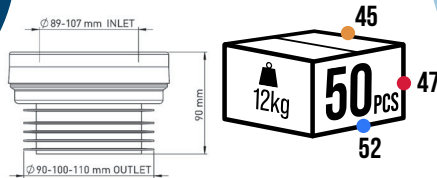

TPTK-EX00
PRODUCT CODE
DÜZ EKSANTRİK KADA
ECCENTRIC PAN CONNECTOR