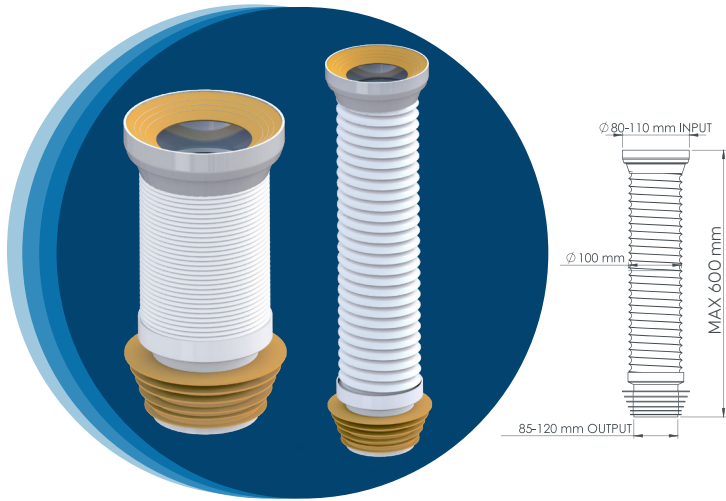

TELLİ KADALAR

WIRED EXTENDABLE PAN CONNECTOR

TPTK-60

PRODUCT CODE

60 CM KÖRÜKLÜ

60 CM WIRED EXTENDABLE
PAN CONNECTOR