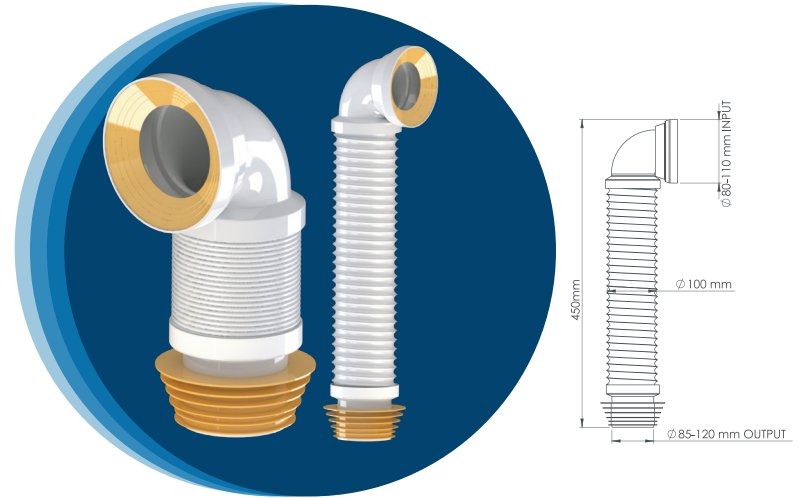

TELLİ KADALAR

WIRED EXTENDABLE PAN CONNECTOR

TPTK-60

PRODUCT CODE

60 CM KÖRÜKLÜ

60 CM WIRED EXTENDABLE
PAN CONNECTOR

TPTK-DR40

PRODUCT CODE

40 CM DİRSEKLİ

40 CM WIRED EXTENDABLE ELBOW
PAN CONNECTOR